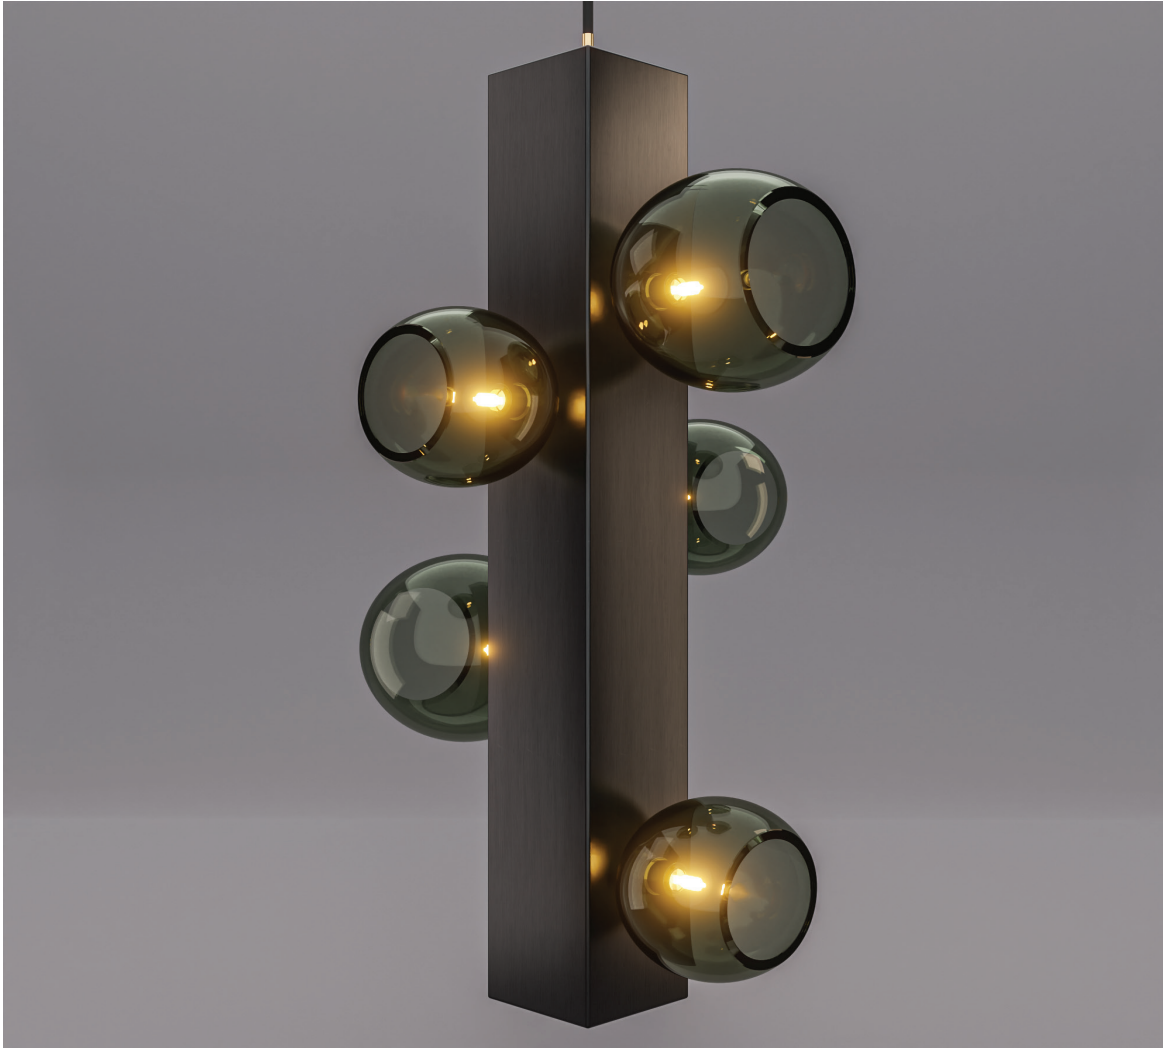

LARK PENDANT LARGE

Size:

3" x 3" x 24"H

Specify drop

Metal Finishes:

Antiqued Brass, Dark Pewter, Oil Rubbed Bronze,
Satin Black, Satin White, Polished Nickel,
Polished Brass, Satin Brass, Satin Nickel

Glass Colors:

Opal White and Smoke

Glass Shade Size:

4"D and 5"D

Lamping:

(5) G4 sockets, 12V 5 Watt Halogen or 12V 2 Watt LED
105W 12v Dimmable ElectronicTransformer

As Shown:

Dark Pewter with Smoke Glass shades

Studio: